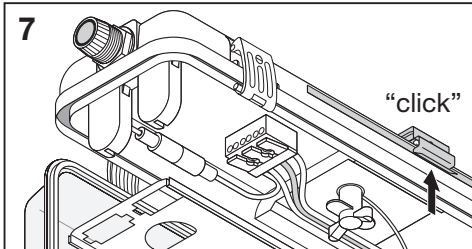

[mm]	
	X	Y
DP HOUSING 600 P 1XLAMP MT	19±2	290±125
DP HOUSING 600 P 2XLAMP MT	44±2	290±125
DP HOUSING 1200 P 1XLAMP MT	19±2	826±135
DP HOUSING 1200 P 2XLAMP MT	44±2	826±135
DP HOUSING 1500 P 1XLAMP MT	19±2	1128±135
DP HOUSING 1500 P 2XLAMP MT	44±2	1128±135