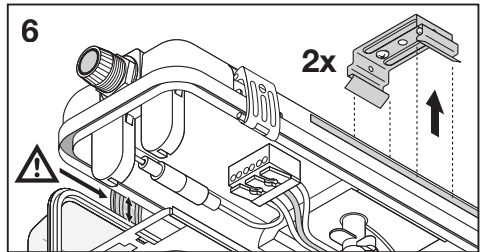

[mm]	
	X	Y
DP HOUSING 600 P 1XLAMP MT	19±2	290±125
DP HOUSING 600 P 2XLAMP MT	44±2	290±125
DP HOUSING 1200 P 1XLAMP MT	19±2	826±135
DP HOUSING 1200 P 2XLAMP MT	44±2	826±135
DP HOUSING 1500 P 1XLAMP MT	19±2	1128±135
DP HOUSING 1500 P 2XLAMP MT	44±2	1128±135