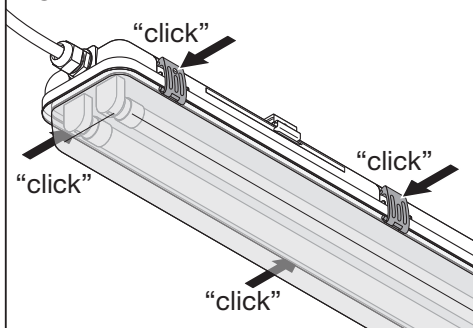

11

**G13 LED
LED TUBE EM / AC 220-240V**

	220-240 V / 50/60 Hz
DP HOUSING 600 P 1XLAMP MT	1x G13 LED TUBE (0.6m)
DP HOUSING 600 P 2XLAMP MT	2x G13 LED TUBE (0.6m)
DP HOUSING 1200 P 1XLAMP MT	1x G13 LED TUBE (1.2m)
DP HOUSING 1200 P 2XLAMP MT	2x G13 LED TUBE (1.2m)
DP HOUSING 1500 P 1XLAMP MT	1x G13 LED TUBE (1.5m)
DP HOUSING 1500 P 2XLAMP MT	2x G13 LED TUBE (1.5m)

12

13

14

LEDVANCE GmbH
Steinerne Furt 62
86167 Augsburg, Germany
www.ledvance.com

C10449057
G11169947
19.05.23

© LEDVANCE Ltd, Aquila House
Delta Crescent, Westbrook, Warrington
WA5 7NR, United Kingdom

Points de collecte sur www.quefairedemesdechets.fr