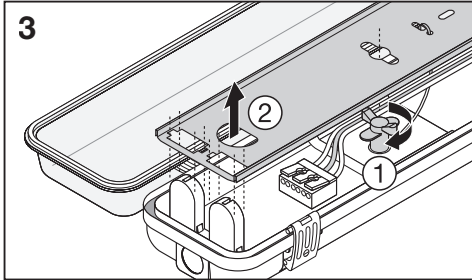

[mm]	
	X	Y
DP HOUSING 600 P 1XLAMP MT	19±2	290±125
DP HOUSING 600 P 2XLAMP MT	44±2	290±125
DP HOUSING 1200 P 1XLAMP MT	19±2	826±135
DP HOUSING 1200 P 2XLAMP MT	44±2	826±135
DP HOUSING 1500 P 1XLAMP MT	19±2	1128±135
DP HOUSING 1500 P 2XLAMP MT	44±2	1128±135