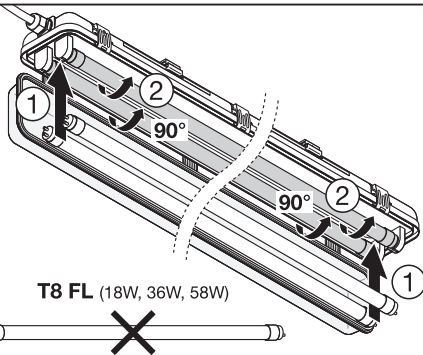

11

**G13 LED
LED TUBE EM / AC 220-240V**

	220-240 V / 50/60 Hz
DP HOUSING 600 P 1XLAMP MT	1x G13 LED TUBE (0.6m)
DP HOUSING 600 P 2XLAMP MT	2x G13 LED TUBE (0.6m)
DP HOUSING 1200 P 1XLAMP MT	1x G13 LED TUBE (1.2m)
DP HOUSING 1200 P 2XLAMP MT	2x G13 LED TUBE (1.2m)
DP HOUSING 1500 P 1XLAMP MT	1x G13 LED TUBE (1.5m)
DP HOUSING 1500 P 2XLAMP MT	2x G13 LED TUBE (1.5m)

12

13

14

LEDVANCE GmbH
Steinerne Furt 62
86167 Augsburg, Germany
www.ledvance.com

C10449057
G11169947
19.05.23

© LEDVANCE Ltd, Aquila House
Delta Crescent, Westbrook, Warrington
WA5 7NR, United Kingdom

Points de collecte sur www.quefairedemesdechets.fr