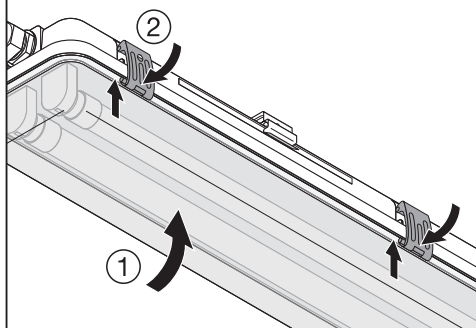

**G13 LED
LED TUBE EM / AC 220-240V**

	220-240 V / 50/60 Hz
DP HOUSING 600 P 1XLAMP MT	1x G13 LED TUBE (0.6m)
DP HOUSING 600 P 2XLAMP MT	2x G13 LED TUBE (0.6m)
DP HOUSING 1200 P 1XLAMP MT	1x G13 LED TUBE (1.2m)
DP HOUSING 1200 P 2XLAMP MT	2x G13 LED TUBE (1.2m)
DP HOUSING 1500 P 1XLAMP MT	1x G13 LED TUBE (1.5m)
DP HOUSING 1500 P 2XLAMP MT	2x G13 LED TUBE (1.5m)

12