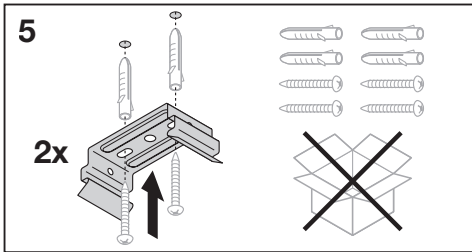

[mm]	
	X	Y
DP HOUSING 600 P 1XLAMP MT	19±2	290±125
DP HOUSING 600 P 2XLAMP MT	44±2	290±125
DP HOUSING 1200 P 1XLAMP MT	19±2	826±135
DP HOUSING 1200 P 2XLAMP MT	44±2	826±135
DP HOUSING 1500 P 1XLAMP MT	19±2	1128±135
DP HOUSING 1500 P 2XLAMP MT	44±2	1128±135