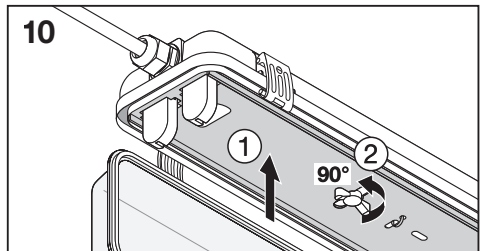

[mm]	
	X	Y
DP HOUSING 600 P 1XLAMP MT	19±2	290±125
DP HOUSING 600 P 2XLAMP MT	44±2	290±125
DP HOUSING 1200 P 1XLAMP MT	19±2	826±135
DP HOUSING 1200 P 2XLAMP MT	44±2	826±135
DP HOUSING 1500 P 1XLAMP MT	19±2	1128±135
DP HOUSING 1500 P 2XLAMP MT	44±2	1128±135