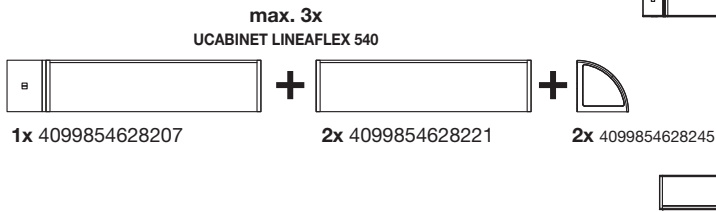

0.2m

1x  2x  **470 g**
4099854628221

3x  **4099854628221**

1x  1x  **55 g**
4099854628245

mm

	L	W	H
4099854628160	360	90	12
4099854628184	360	90	12
4099854628207	540	90	12
4099854628221	540	90	12
4099854628245	90	90	12

EAN
4099854628184
4099854628221

EAN
4099854628245

You need a basic product (not included) to use the extension**

1

UNDERCABINET LINEAFLEX SENSOR

OR

UNDERCABINET LINEAFLEX SENSOR

5