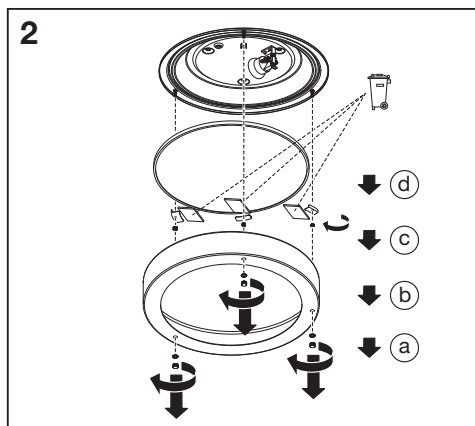

BATHROOM CLASSIC ROUND