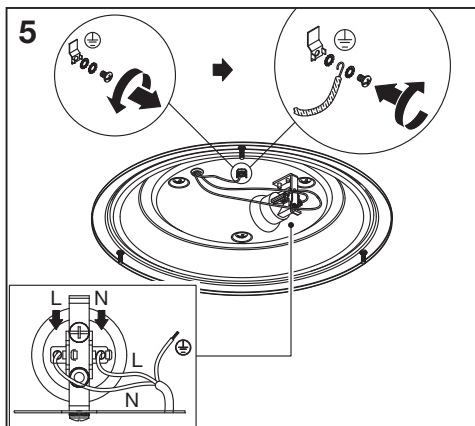

BATHROOM CLASSIC ROUND