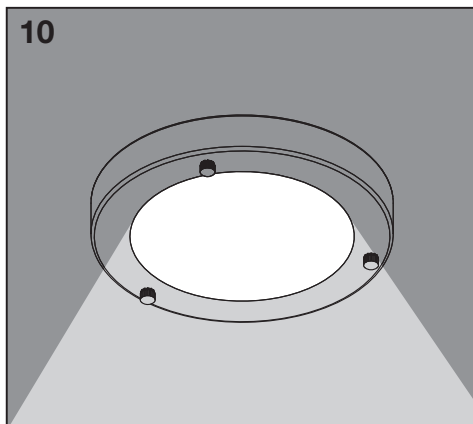

BATHROOM CLASSIC ROUND