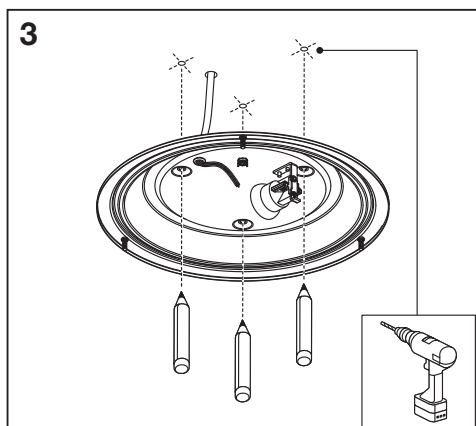

BATHROOM CLASSIC ROUND