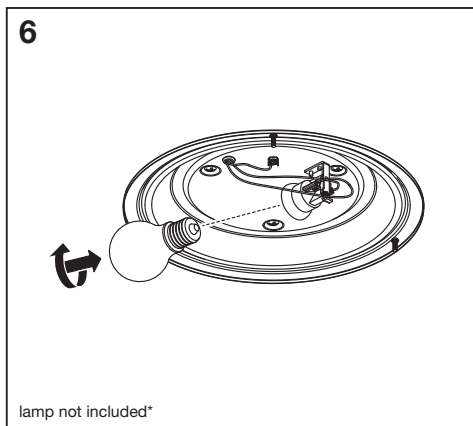

BATHROOM CLASSIC ROUND