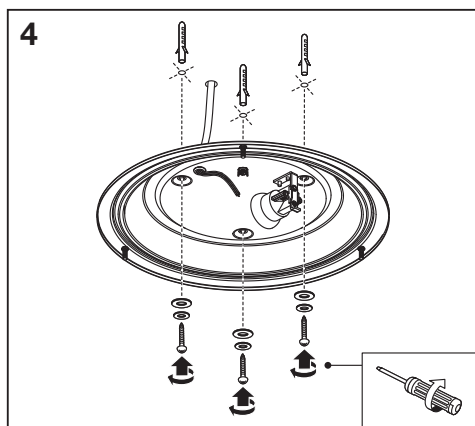

BATHROOM CLASSIC ROUND