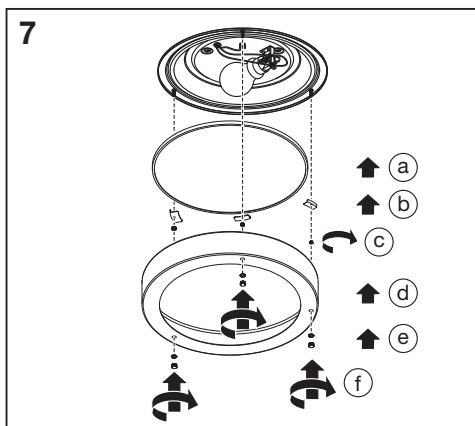

BATHROOM CLASSIC ROUND