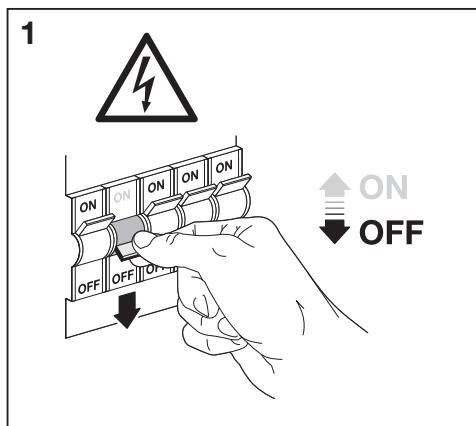

BATHROOM CLASSIC ROUND