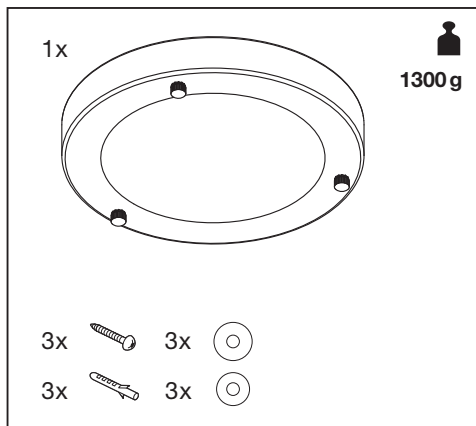

BATHROOM CLASSIC ROUND