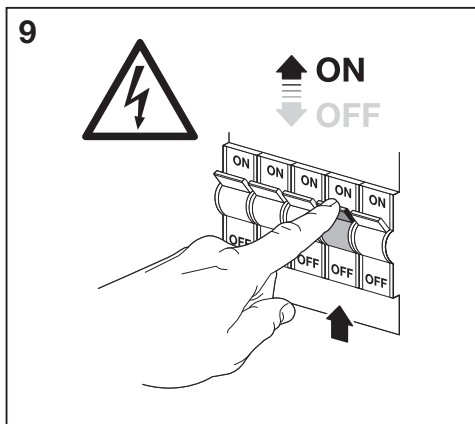

BATHROOM CLASSIC ROUND