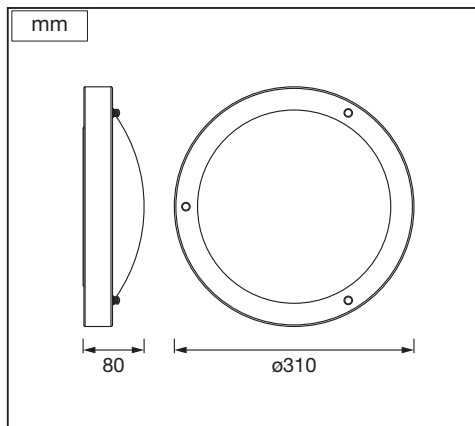

BATHROOM CLASSIC ROUND