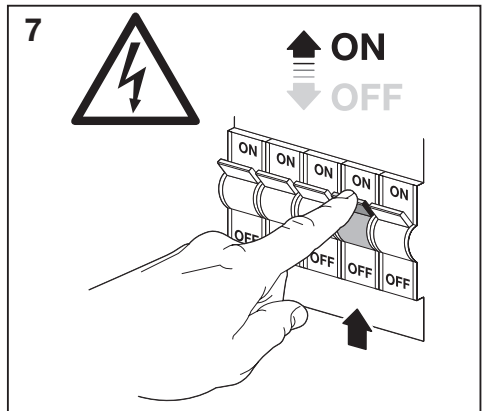

5 **CEILING LUXO 18W/24W SEN**

OFF

ON

Sound threshold

1		2		3		4	
A1	ON	A2	30-50 dB	A3	ON	A4	15-35 lux
B1	Disable	B2	60-80 dB	B3	Disable	B4	50-70 lux

Daylight threshold (A1 = ON)