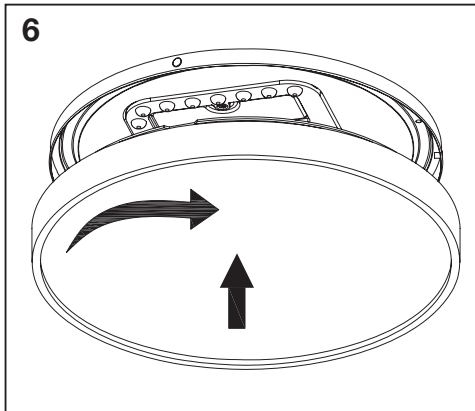

5 **CEILING LUXO 18W/24W SEN**

OFF

ON

Sound threshold

1		2		3		4	
A1	ON	A2	30-50 dB	A3	ON	A4	15-35 lux
B1	Disable	B2	60-80 dB	B3	Disable	B4	50-70 lux

Daylight threshold (A1 = ON)