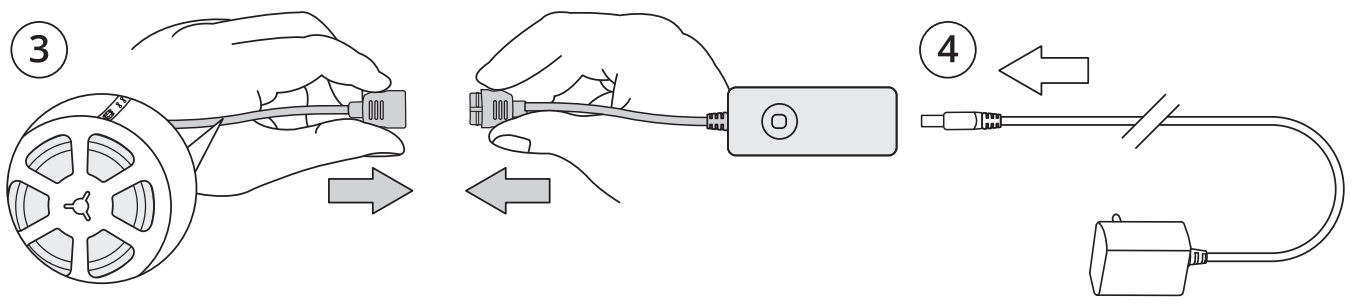

2X rolls

9290047100

20x
(ST3.0X16mm)

20x

Cleaning wipe

wiz.guide/lighting