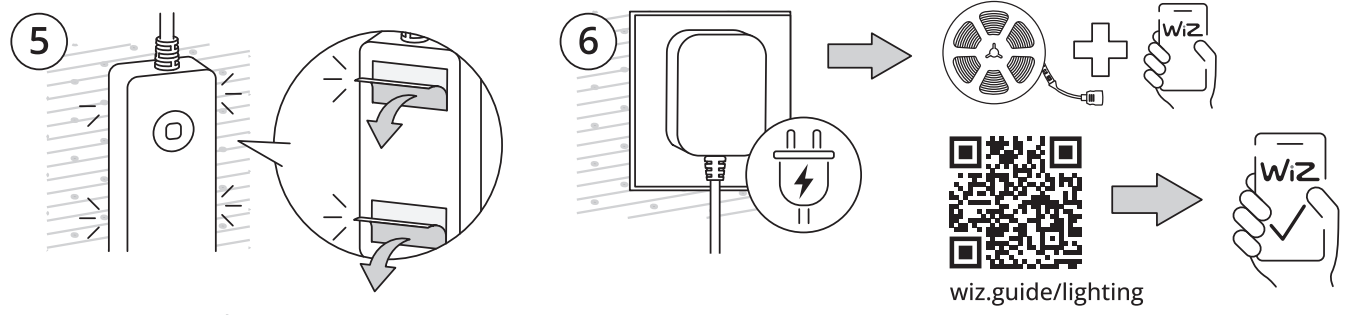

2X rolls

9290047100

20x
(ST3.0X16mm)

20x

Cleaning wipe

wiz.guide/lighting