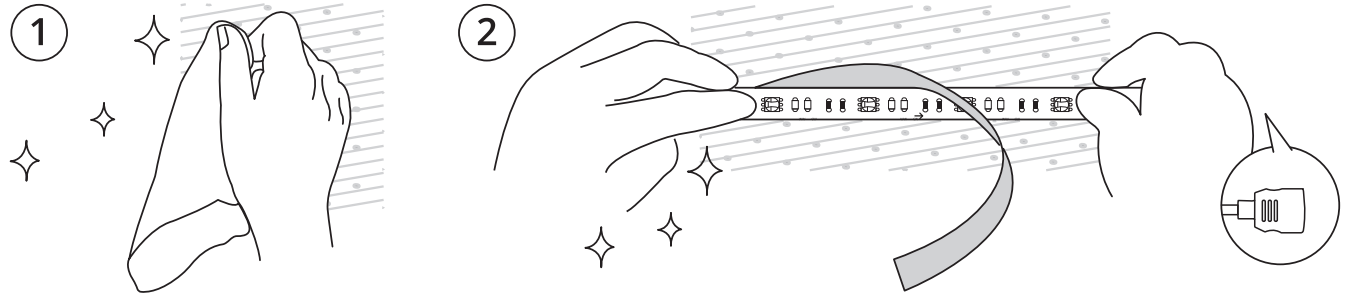

2X rolls

9290047100

20x
(ST3.0X16mm)

20x

Cleaning wipe

wiz.guide/lighting