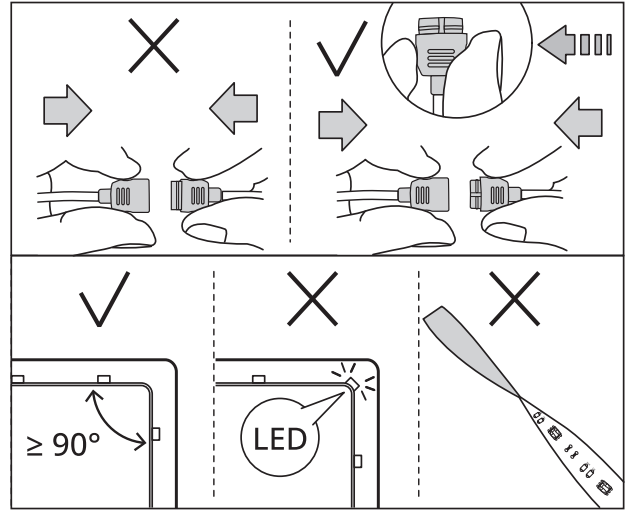

2X rolls

9290047100

20x
(ST3.0X16mm)

20x

Cleaning wipe

wiz.guide/lighting