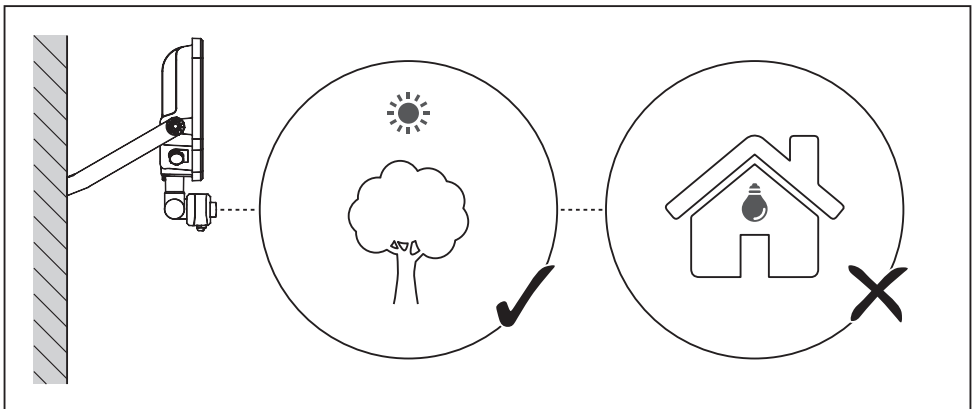

Daylight sensor functionalities²⁾