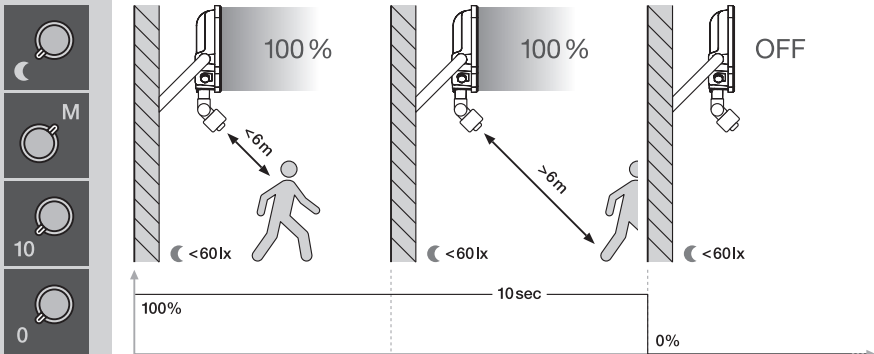

FLOODLIGHT GEN4 SENSOR

LUX

	< 60lux → ON > 60lux → OFF
	< 100lux → ON > 100lux → OFF
	< 2000lux → ON

TIME

	~ 10 sec ± 3 sec
	~ 1 min ± 30 sec
	~ 6 min ± 1 min
	~ 12 min ± 2 min

SENS

	OFF (Example 4)
	~ 2m
	~ 6m
	~ 12m

DIM

	→ OFF
	< 60lux → 20% > 60lux → OFF
	< 60lux → 40% > 60lux → OFF

Example 1