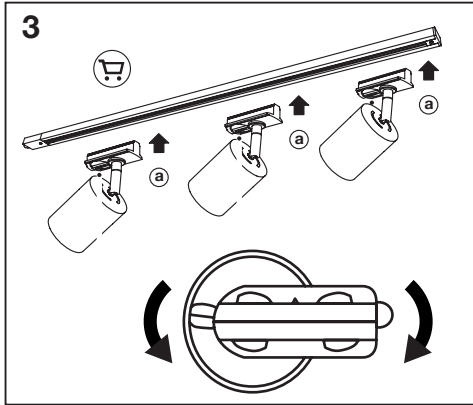

1-PHASE TRACKING SYSTEM READY SET ELEMENTAL & ETERNAL

1-PHASE TRACKING SYSTEM READY SET ELEMENTAL & ETERNAL

1-PHASE TRACKING SYSTEM READY SET ELEMENTAL & ETERNAL

TRACK 1-PH CONNECTOR L TYPE

1-PHASE TRACKING SYSTEM READY SET ELEMENTAL & ETERNAL

TRACK 1-PH CONNECTOR I TYPE

1-PHASE TRACKING SYSTEM READY SET ELEMENTAL & ETERNAL

1-PHASE TRACKING SYSTEM READY SET ELEMENTAL & ETERNAL

Item	Model	Socket	Dimension L x W x H	Color	EAN
A	TRACK 1-PH SP ELEMENTAL GU10	GU10	80 x 55 x 155	White Black	4099854598678 4099854598692
B	TRACK 1-PH SP ETERNAL GU10	GU10	80 x 55 x 171	White Black	4099854598999 4099854598392
G	TRACK 1-PH RAIL 1M	-	1000 x 33.4 x 19.3	White Black	4099854598319 4099854598494
G	TRACK 1-PH RAIL 2M	-	2000 x 33.4 x 19.3	White Black	4099854598623 4099854598654
H	TRACK 1-PH CONNec- TOR L TYPE	-	69 x 69 x 19.3	White Black	4099854599156 4099854599194
I	TRACK 1-PH CONNec- TOR I TYPE	-	74 x 30 x 19.3	White Black	4099854599057 4099854599095
J	TRACK 1-PH CONNec- TOR X TYPE	-	102 x 102 x 19.3	White Black	4099854599293 4099854599316
K	TRACK 1-PH CONNec- TOR T TYPE	-	102 x 69 x 19.3	White Black	4099854599231 4099854599279