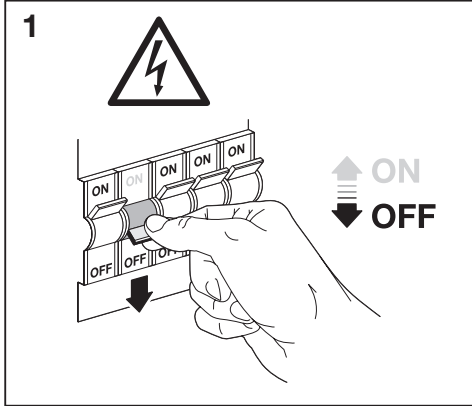

1-PHASE TRACKING SYSTEM READY SET ELEMENTAL & ETERNAL

1-PHASE TRACKING SYSTEM READY SET ELEMENTAL & ETERNAL

1-PHASE TRACKING SYSTEM READY SET ELEMENTAL & ETERNAL

TRACK 1-PH CONNECTOR L TYPE

1-PHASE TRACKING SYSTEM READY SET ELEMENTAL & ETERNAL

TRACK 1-PH CONNECTOR I TYPE

1-PHASE TRACKING SYSTEM READY SET ELEMENTAL & ETERNAL

1-PHASE TRACKING SYSTEM READY SET ELEMENTAL & ETERNAL

Item	Model	Socket	Dimension L x W x H	Color	EAN
A	TRACK 1-PH SP ELEMENTAL GU10	GU10	80 x 55 x 155	White Black	4099854598678 4099854598692
B	TRACK 1-PH SP ETERNAL GU10	GU10	80 x 55 x 171	White Black	4099854598999 4099854598392
G	TRACK 1-PH RAIL 1M	-	1000 x 33.4 x 19.3	White Black	4099854598319 4099854598494
G	TRACK 1-PH RAIL 2M	-	2000 x 33.4 x 19.3	White Black	4099854598623 4099854598654
H	TRACK 1-PH CONNec- TOR L TYPE	-	69 x 69 x 19.3	White Black	4099854599156 4099854599194
I	TRACK 1-PH CONNec- TOR I TYPE	-	74 x 30 x 19.3	White Black	4099854599057 4099854599095
J	TRACK 1-PH CONNec- TOR X TYPE	-	102 x 102 x 19.3	White Black	4099854599293 4099854599316
K	TRACK 1-PH CONNec- TOR T TYPE	-	102 x 69 x 19.3	White Black	4099854599231 4099854599279