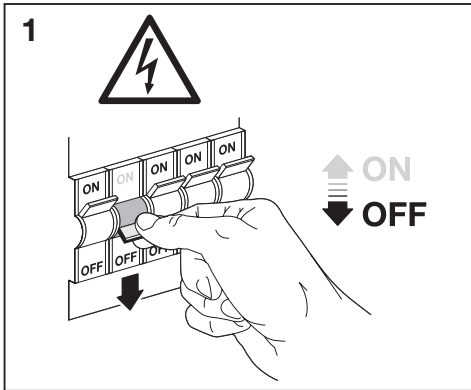

1-PHASE TRACKING SYSTEM READY SET ELEMENTAL & ETERNAL

1-PHASE TRACKING SYSTEM READY SET ELEMENTAL & ETERNAL

1-PHASE TRACKING SYSTEM READY SET ELEMENTAL & ETERNAL

TRACK 1-PH CONNECTOR L TYPE

1-PHASE TRACKING SYSTEM READY SET ELEMENTAL & ETERNAL

TRACK 1-PH CONNECTOR I TYPE

1-PHASE TRACKING SYSTEM READY SET ELEMENTAL & ETERNAL

1-PHASE TRACKING SYSTEM READY SET ELEMENTAL & ETERNAL

Item	Model	Socket	Dimension L x W x H	Color	EAN
A	TRACK 1-PH SP ELEMENTAL GU10	GU10	80 x 55 x 155	White Black	4099854598678 4099854598692
B	TRACK 1-PH SP ETERNAL GU10	GU10	80 x 55 x 171	White Black	4099854598999 4099854598392
G	TRACK 1-PH RAIL 1M	-	1000 x 33.4 x 19.3	White Black	4099854598319 4099854598494
G	TRACK 1-PH RAIL 2M	-	2000 x 33.4 x 19.3	White Black	4099854598623 4099854598654
H	TRACK 1-PH CONNec- TOR L TYPE	-	69 x 69 x 19.3	White Black	4099854599156 4099854599194
I	TRACK 1-PH CONNec- TOR I TYPE	-	74 x 30 x 19.3	White Black	4099854599057 4099854599095
J	TRACK 1-PH CONNec- TOR X TYPE	-	102 x 102 x 19.3	White Black	4099854599293 4099854599316
K	TRACK 1-PH CONNec- TOR T TYPE	-	102 x 69 x 19.3	White Black	4099854599231 4099854599279