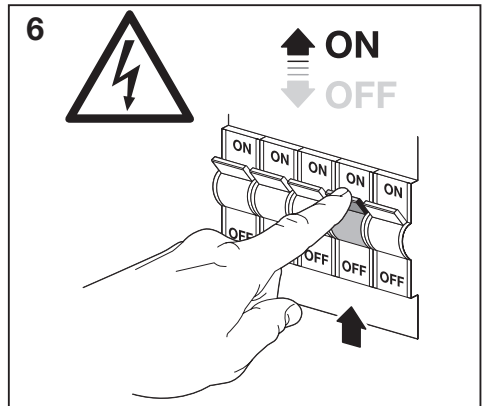

1-PHASE TRACKING SYSTEM READY SET ELEMENTAL & ETERNAL

1-PHASE TRACKING SYSTEM READY SET ELEMENTAL & ETERNAL

1-PHASE TRACKING SYSTEM READY SET ELEMENTAL & ETERNAL

TRACK 1-PH CONNECTOR L TYPE

1-PHASE TRACKING SYSTEM READY SET ELEMENTAL & ETERNAL

TRACK 1-PH CONNECTOR I TYPE

1-PHASE TRACKING SYSTEM READY SET ELEMENTAL & ETERNAL

1-PHASE TRACKING SYSTEM READY SET ELEMENTAL & ETERNAL

Item	Model	Socket	Dimension L x W x H	Color	EAN
A	TRACK 1-PH SP ELEMENTAL GU10	GU10	80 x 55 x 155	White Black	4099854598678 4099854598692
B	TRACK 1-PH SP ETERNAL GU10	GU10	80 x 55 x 171	White Black	4099854598999 4099854598392
G	TRACK 1-PH RAIL 1M	-	1000 x 33.4 x 19.3	White Black	4099854598319 4099854598494
G	TRACK 1-PH RAIL 2M	-	2000 x 33.4 x 19.3	White Black	4099854598623 4099854598654
H	TRACK 1-PH CONNec- TOR L TYPE	-	69 x 69 x 19.3	White Black	4099854599156 4099854599194
I	TRACK 1-PH CONNec- TOR I TYPE	-	74 x 30 x 19.3	White Black	4099854599057 4099854599095
J	TRACK 1-PH CONNec- TOR X TYPE	-	102 x 102 x 19.3	White Black	4099854599293 4099854599316
K	TRACK 1-PH CONNec- TOR T TYPE	-	102 x 69 x 19.3	White Black	4099854599231 4099854599279