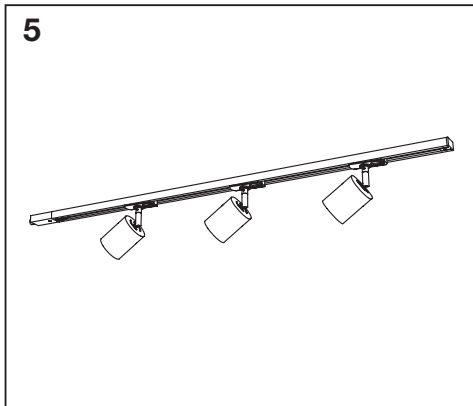

1-PHASE TRACKING SYSTEM READY SET ELEMENTAL & ETERNAL

1-PHASE TRACKING SYSTEM READY SET ELEMENTAL & ETERNAL

1-PHASE TRACKING SYSTEM READY SET ELEMENTAL & ETERNAL

TRACK 1-PH CONNECTOR L TYPE

1-PHASE TRACKING SYSTEM READY SET ELEMENTAL & ETERNAL

TRACK 1-PH CONNECTOR I TYPE

1-PHASE TRACKING SYSTEM READY SET ELEMENTAL & ETERNAL

1-PHASE TRACKING SYSTEM READY SET ELEMENTAL & ETERNAL

Item	Model	Socket	Dimension L x W x H	Color	EAN
A	TRACK 1-PH SP ELEMENTAL GU10	GU10	80 x 55 x 155	White Black	4099854598678 4099854598692
B	TRACK 1-PH SP ETERNAL GU10	GU10	80 x 55 x 171	White Black	4099854598999 4099854598392
G	TRACK 1-PH RAIL 1M	-	1000 x 33.4 x 19.3	White Black	4099854598319 4099854598494
G	TRACK 1-PH RAIL 2M	-	2000 x 33.4 x 19.3	White Black	4099854598623 4099854598654
H	TRACK 1-PH CONNec- TOR L TYPE	-	69 x 69 x 19.3	White Black	4099854599156 4099854599194
I	TRACK 1-PH CONNec- TOR I TYPE	-	74 x 30 x 19.3	White Black	4099854599057 4099854599095
J	TRACK 1-PH CONNec- TOR X TYPE	-	102 x 102 x 19.3	White Black	4099854599293 4099854599316
K	TRACK 1-PH CONNec- TOR T TYPE	-	102 x 69 x 19.3	White Black	4099854599231 4099854599279