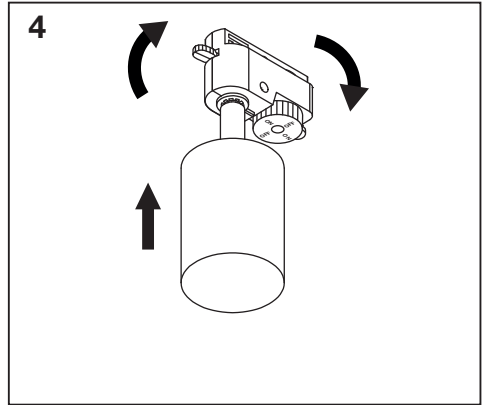

1-PHASE TRACKING SYSTEM READY SET ELEMENTAL & ETERNAL

1-PHASE TRACKING SYSTEM READY SET ELEMENTAL & ETERNAL

1-PHASE TRACKING SYSTEM READY SET ELEMENTAL & ETERNAL

TRACK 1-PH CONNECTOR L TYPE

1-PHASE TRACKING SYSTEM READY SET ELEMENTAL & ETERNAL

TRACK 1-PH CONNECTOR I TYPE

1-PHASE TRACKING SYSTEM READY SET ELEMENTAL & ETERNAL

1-PHASE TRACKING SYSTEM READY SET ELEMENTAL & ETERNAL

Item	Model	Socket	Dimension L x W x H	Color	EAN
A	TRACK 1-PH SP ELEMENTAL GU10	GU10	80 x 55 x 155	White Black	4099854598678 4099854598692
B	TRACK 1-PH SP ETERNAL GU10	GU10	80 x 55 x 171	White Black	4099854598999 4099854598392
G	TRACK 1-PH RAIL 1M	-	1000 x 33.4 x 19.3	White Black	4099854598319 4099854598494
G	TRACK 1-PH RAIL 2M	-	2000 x 33.4 x 19.3	White Black	4099854598623 4099854598654
H	TRACK 1-PH CONNec- TOR L TYPE	-	69 x 69 x 19.3	White Black	4099854599156 4099854599194
I	TRACK 1-PH CONNec- TOR I TYPE	-	74 x 30 x 19.3	White Black	4099854599057 4099854599095
J	TRACK 1-PH CONNec- TOR X TYPE	-	102 x 102 x 19.3	White Black	4099854599293 4099854599316
K	TRACK 1-PH CONNec- TOR T TYPE	-	102 x 69 x 19.3	White Black	4099854599231 4099854599279