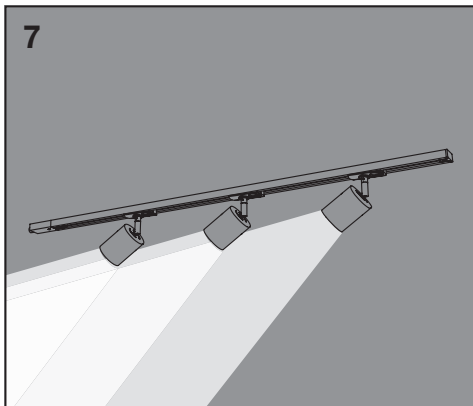

TRACK 1-PH CONNECTOR I TYPE

1-PHASE TRACKING SYSTEM READY SET ELEMENTAL & ETERNAL

1-PHASE TRACKING SYSTEM READY SET ELEMENTAL & ETERNAL

Item	Model	Socket	Dimension L x W x H	Color	EAN
A	TRACK 1-PH SP ELEMENTAL GU10	GU10	80 x 55 x 155	White Black	4099854598678 4099854598692
B	TRACK 1-PH SP ETERNAL GU10	GU10	80 x 55 x 171	White Black	4099854598999 4099854598392
G	TRACK 1-PH RAIL 1M	-	1000 x 33.4 x 19.3	White Black	4099854598319 4099854598494
G	TRACK 1-PH RAIL 2M	-	2000 x 33.4 x 19.3	White Black	4099854598623 4099854598654
H	TRACK 1-PH CONNec- TOR L TYPE	-	69 x 69 x 19.3	White Black	4099854599156 4099854599194
I	TRACK 1-PH CONNec- TOR I TYPE	-	74 x 30 x 19.3	White Black	4099854599057 4099854599095
J	TRACK 1-PH CONNec- TOR X TYPE	-	102 x 102 x 19.3	White Black	4099854599293 4099854599316
K	TRACK 1-PH CONNec- TOR T TYPE	-	102 x 69 x 19.3	White Black	4099854599231 4099854599279