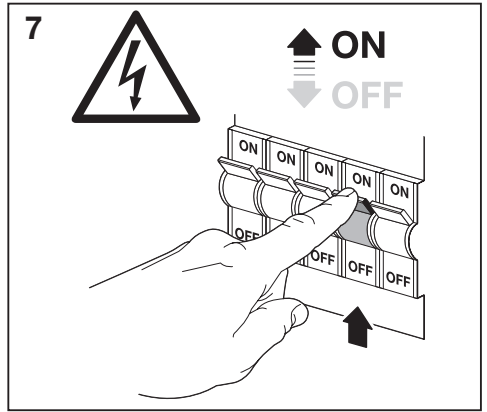

LEDVANCE SASU
CQM, 5 rue d'Altorf
67120 Molsheim France
www.ledvance.com

C10449057
G11261076
05.11.25

© LEDVANCE Ltd, Sterling House,
810 Mandarin Court, Warrington,
Cheshire, WA1 1GG, United Kingdom