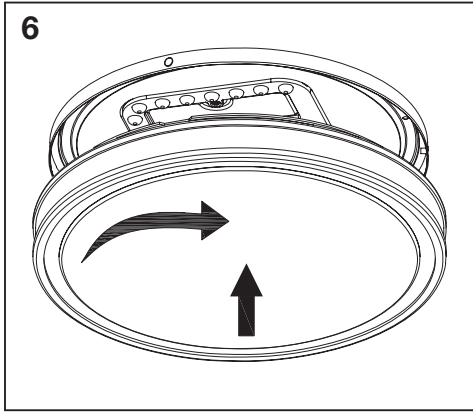

LEDVANCE SASU
CQM, 5 rue d'Altorf
67120 Molsheim France
www.ledvance.com

C10449057
G11261076
05.11.25

© LEDVANCE Ltd, Sterling House,
810 Mandarin Court, Warrington,
Cheshire, WA1 1GG, United Kingdom