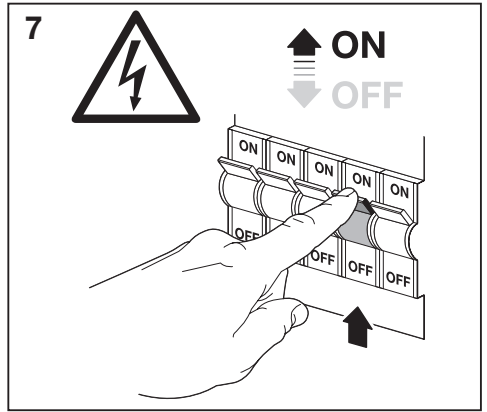

LEDVANCE SASU
CQM, 5 rue d'Altorf
67120 Molsheim France
www.ledvance.com

C10449057
G11261079
05.11.25

© LEDVANCE Ltd, Sterling House,
810 Mandarin Court, Warrington,
Cheshire, WA1 1GG, United Kingdom