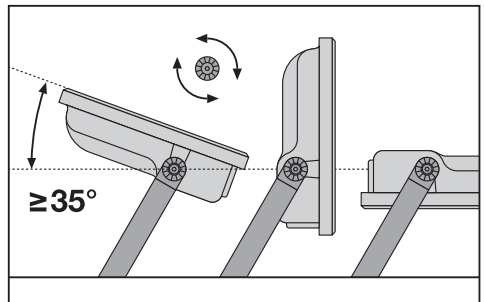

FL 100 P 69W 10KLM 830	53 W/7320lm	69 W/9150lm
FL 100 P 69W 10KLM 840	53 W/8000lm	69 W/10000lm
FL 100 P 69W 10KLM 865	53 W/8000lm	69 W/10000lm
FL 150 P 100W 15KLM 830	83 W/11670lm	100 W/14000lm
FL 150 P 100W 15KLM 840	83 W/12500lm	100 W/15000lm
FL 150 P 100W 15KLM 865	83 W/12500lm	100 W/15000lm
FL 200 P 133W 20KLM 830	117 W/16275lm	133 W/18600lm
FL 200 P 133W 20KLM 840	117 W/17500lm	133 W/20000lm
FL 200 P 133W 20KLM 865	117 W/17500lm	133 W/20000lm
FL 250 P 167W 25KLM 830	150 W/21060lm	167 W/23400lm
FL 250 P 167W 25KLM 840	150 W/22500lm	167 W/25000lm
FL 250 P 167W 25KLM 865	150 W/22500lm	167 W/25000lm