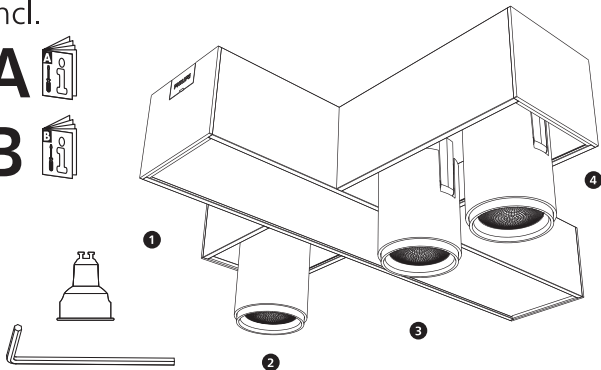

Incl.

1

2
3
4

MAX. 6 W

Excl.