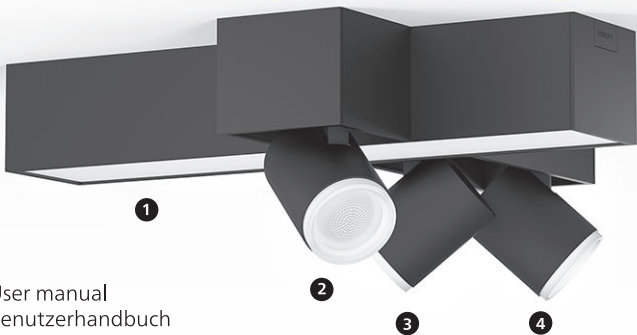

PHILIPS

hue personal
wireless
lighting

Centris

Hue serial number:

1

2

3

4