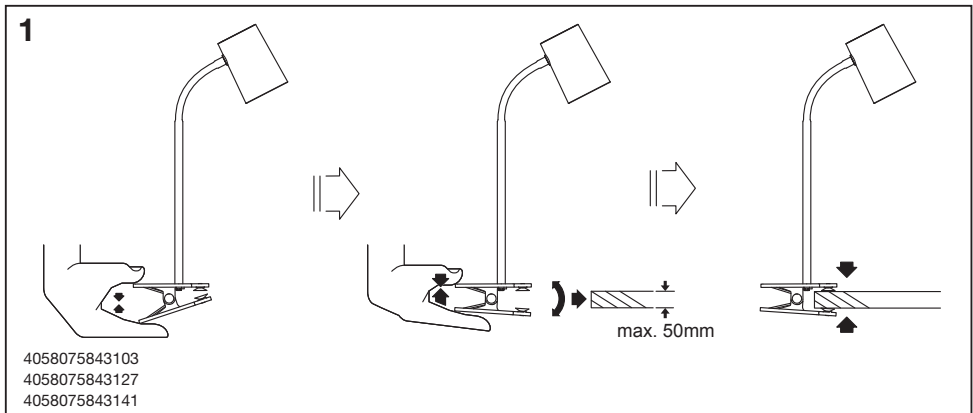

OFFICE LINE DESK TRAPEZIUM