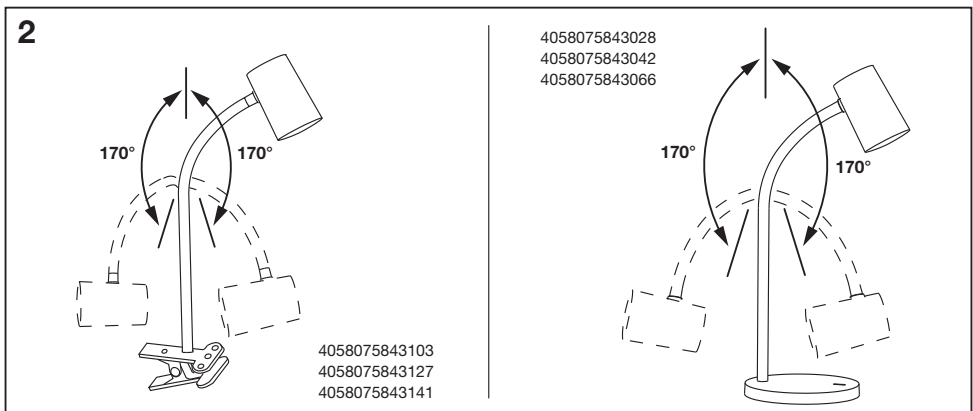

OFFICE LINE DESK TRAPEZIUM