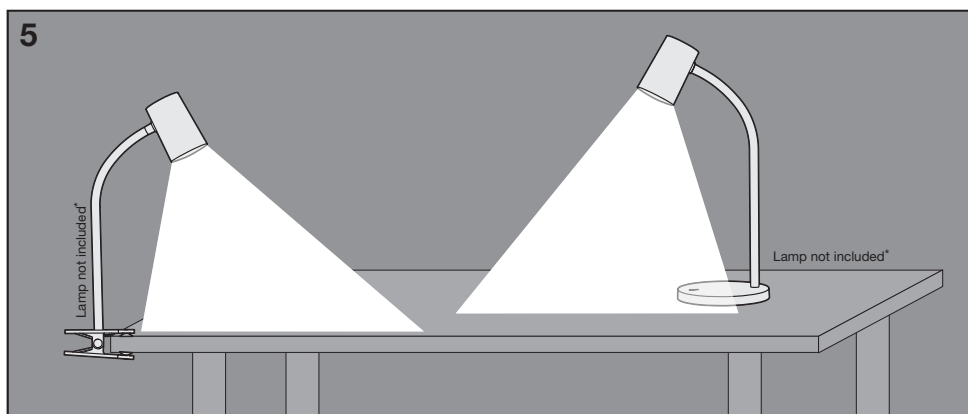

OFFICE LINE DESK TRAPEZIUM