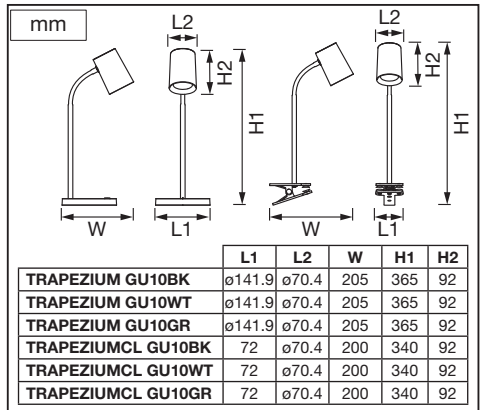

OFFICE LINE DESK TRAPEZIUM