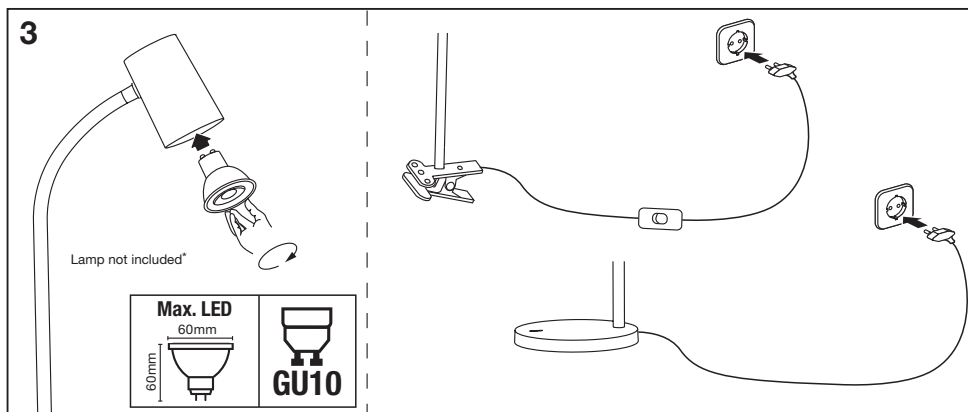

OFFICE LINE DESK TRAPEZIUM