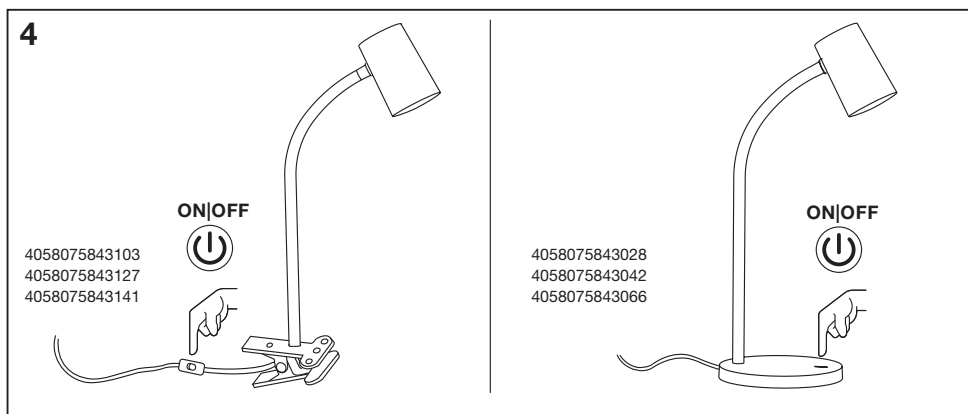

OFFICE LINE DESK TRAPEZIUM