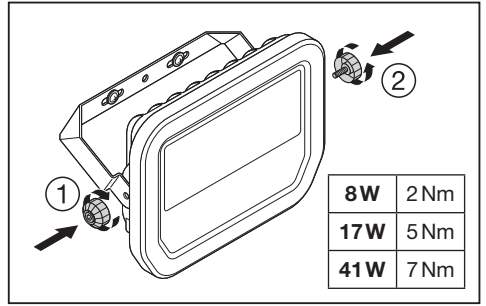

LEDVANCE SASU
CQM, 5 rue d'Altorf
67120 Molsheim France
www.ledvance.com

C10449057
G11226519
23.01.25

© LEDVANCE Ltd, Sterling House,
810 Mandarin Court, Warrington,
Cheshire, WA1 1GG, United Kingdom