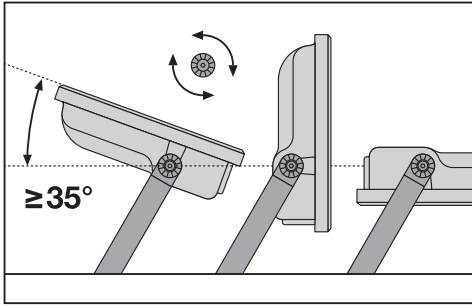

LEDVANCE SASU
CQM, 5 rue d'Altorf
67120 Molsheim France
www.ledvance.com

C10449057
G11226519
23.01.25

© LEDVANCE Ltd, Sterling House,
810 Mandarin Court, Warrington,
Cheshire, WA1 1GG, United Kingdom