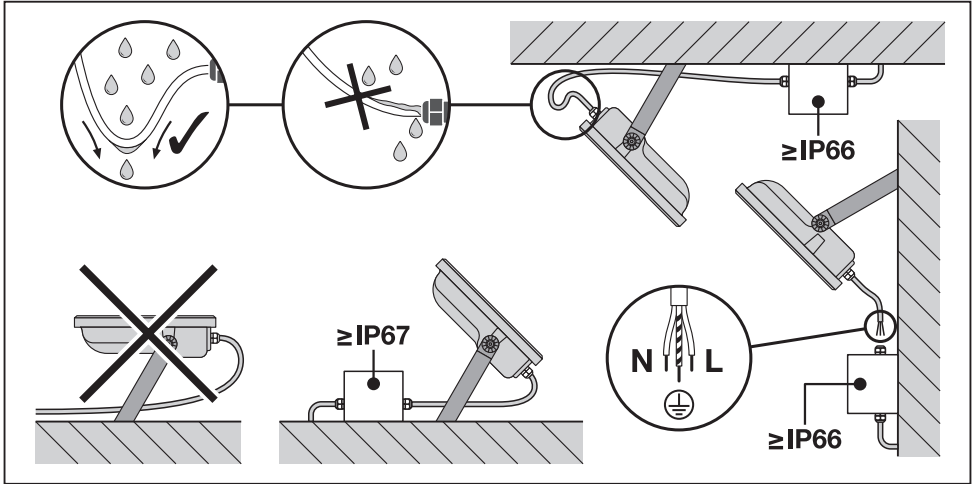

LEDVANCE SASU
CQM, 5 rue d'Altorf
67120 Molsheim France
www.ledvance.com

C10449057
G11226519
23.01.25

© LEDVANCE Ltd, Sterling House,
810 Mandarin Court, Warrington,
Cheshire, WA1 1GG, United Kingdom