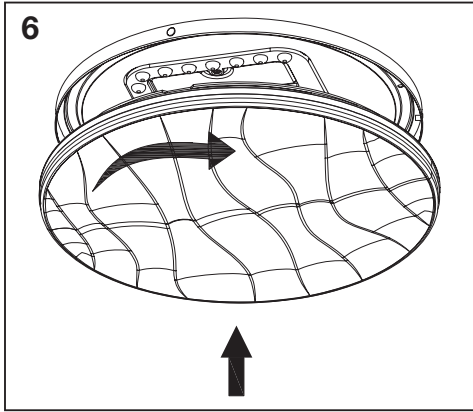

LEDVANCE SASU
CQM, 5 rue d'Altorf
67120 Molsheim France
www.ledvance.com

C10449057
G11261078
05.11.25

© LEDVANCE Ltd, Sterling House,
810 Mandarin Court, Warrington,
Cheshire, WA1 1GG, United Kingdom