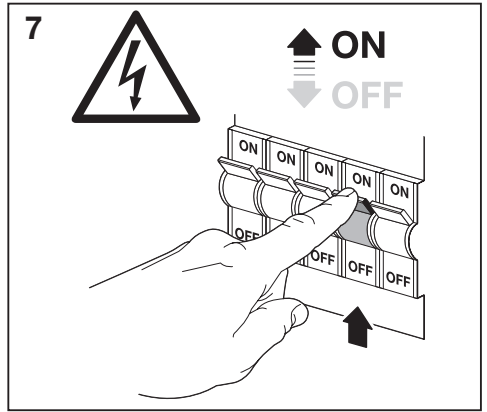

LEDVANCE SASU
CQM, 5 rue d'Altorf
67120 Molsheim France
www.ledvance.com

C10449057
G11261078
05.11.25

© LEDVANCE Ltd, Sterling House,
810 Mandarin Court, Warrington,
Cheshire, WA1 1GG, United Kingdom