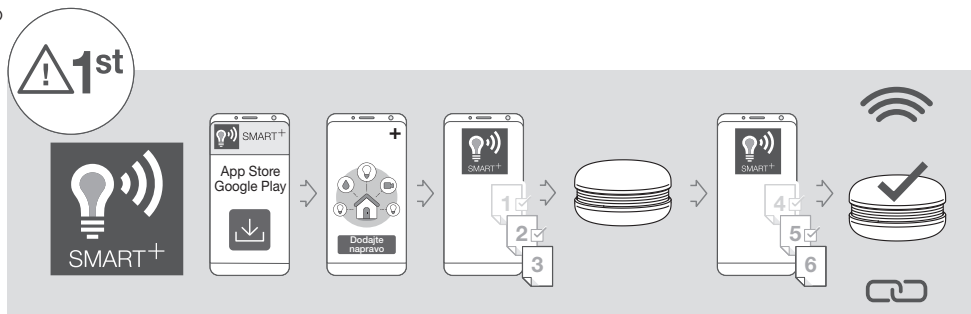

### OTROŠKI NAČIN

The interface shows 'Smart Macaron' with a speaker icon. Below are buttons for 'barvni način' (color mode), 'Stereo način' (stereo mode), 'Alarm', 'naravni' (nature), and 'otroški način' (children's mode). A hand is shown tapping 'otroški način'. To the right, there are two circular arrows with a play button and a sad face icon, representing music playback. Below, two speakers are shown with a 180-degree rotation arrow and a play button, indicating they can be rotated and play music.