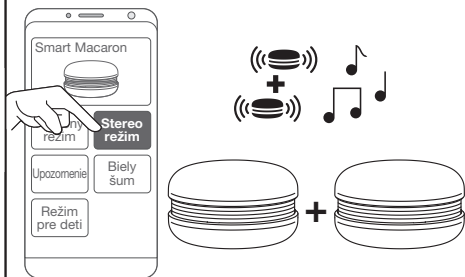

SK

STEREO REŽIM