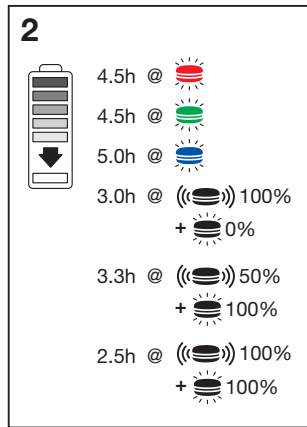

**FAQ**

<https://ledvance.com/en-int/home-lighting/services/faq>

**KLANTENSERVICE**

<https://ledvance.com/en-int/home-lighting/services/support>

**PROBLEEMOPLOSSING**

**VERMINDER DE AFSTAND**

**RESET**

<https://ledvance.com/en-int/home-lighting/services/faq>