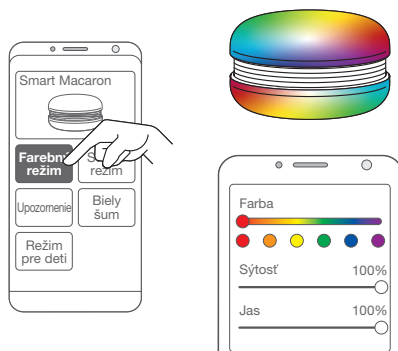

## UPOZORNENIE

Čajky

Spiev lesných vtákov

Tečúca voda

Morské vlny

SK

**STEREO REŽIM**

**FAREBNÝ REŽIM**

### OTROŠKI NAČIN

The interface shows 'Smart Macaron' with a speaker icon. Below are buttons for 'barvni način' (color mode), 'Stereo način' (stereo mode), 'Alarm', 'naravni' (nature), and 'otroški način' (children's mode). A hand is shown tapping 'otroški način'. To the right, there are two circular arrows with a play button and a sad face icon, representing music playback. Below, two speakers are shown with a 180-degree rotation arrow and a play button, indicating they can be rotated and play music.