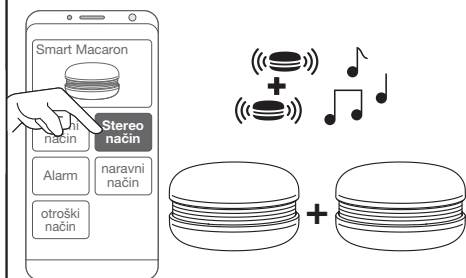

810

STEREO NAČIN