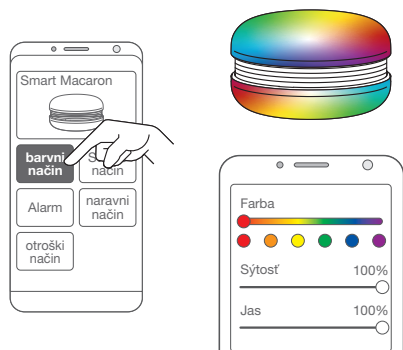

BARVNI NAČIN