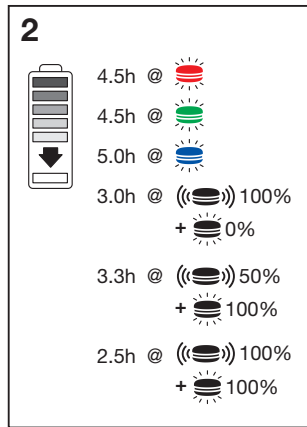

## TABLE OF CONTENTS

|     |               |         |
|-----|---------------|---------|
| GB  | SMART MACARON | 03-06   |
| D   | SMART MACARON | 07-10   |
| F   | SMART MACARON | 11-14   |
| I   | SMART MACARON | 15-18   |
| E   | SMART MACARON | 19-22   |
| P   | SMART MACARON | 23-26   |
| BR  | SMART MACARON | 27-30   |
| NL  | SMART MACARON | 31-34   |
| S   | SMART MACARON | 35-38   |
| FIN | SMART MACARON | 39-42   |
| N   | SMART MACARON | 43-46   |
| DK  | SMART MACARON | 47-50   |
| CZ  | SMART MACARON | 51-54   |
| RUS | SMART MACARON | 55-58   |
| H   | SMART MACARON | 59-62   |
| PL  | SMART MACARON | 63-66   |
| SK  | SMART MACARON | 67-70   |
| SI  | SMART MACARON | 71-74   |
| TR  | SMART MACARON | 75-78   |
| HR  | SMART MACARON | 79-82   |
| RO  | SMART MACARON | 83-86   |
| BG  | SMART MACARON | 87-90   |
| EST | SMART MACARON | 91-94   |
| LT  | SMART MACARON | 95-98   |
| LV  | SMART MACARON | 99-102  |
| SRB | SMART MACARON | 103-106 |
| UA  | SMART MACARON | 107-110 |
| KZ  | SMART MACARON | 111-114 |