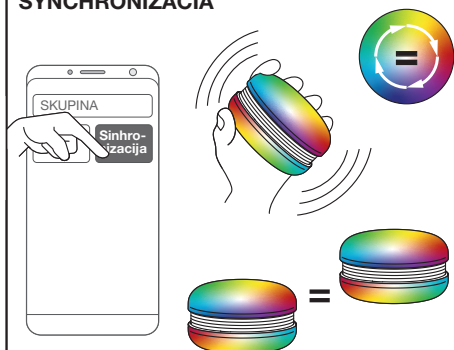

SYNCHRONIZÁCIA

POGOSTA VPRAŠANJA

<https://ledvance.com/en-int/home-lighting/services/faq>

PODPORA STRANKAM

<https://ledvance.com/en-int/home-lighting/services/support>